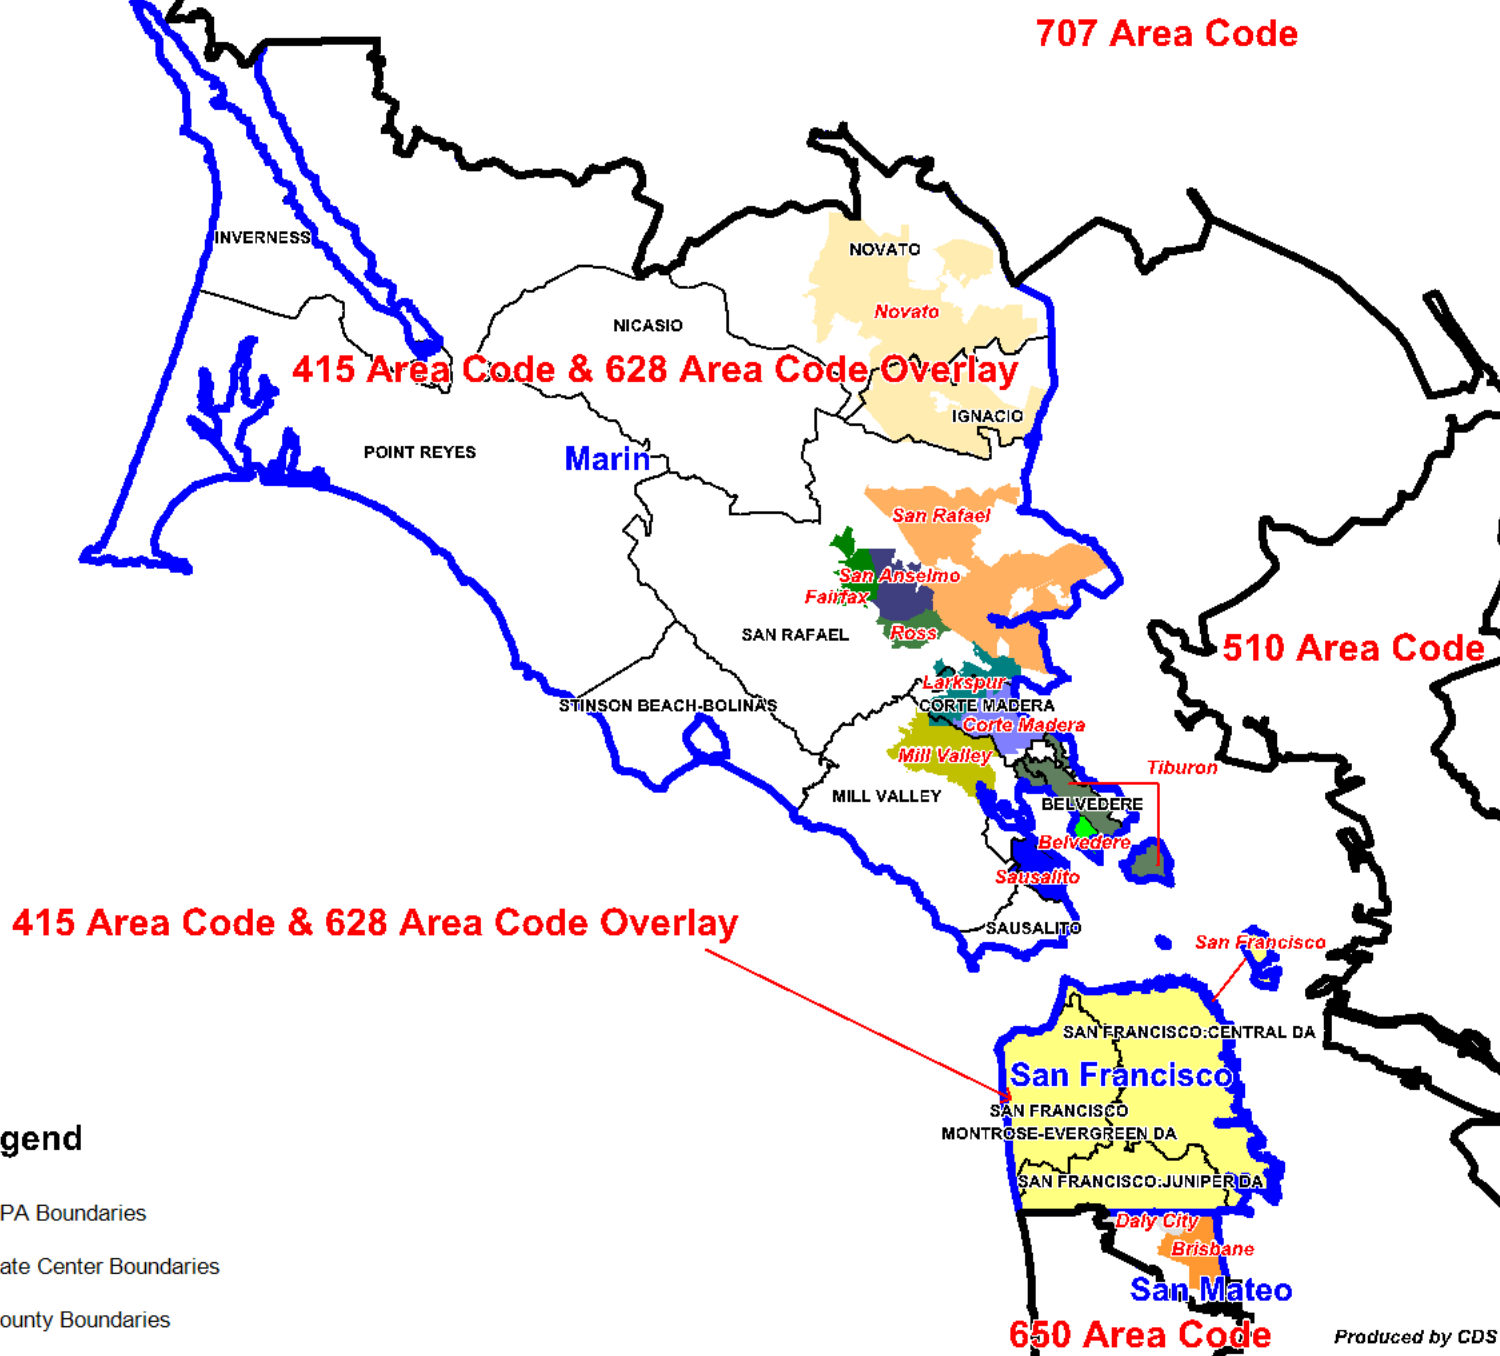

# 415 & 628 Area Code Overlay Rate Center Map, Cities & Counties

## Map Legend

- NPA Boundaries
- Rate Center Boundaries
- County Boundaries